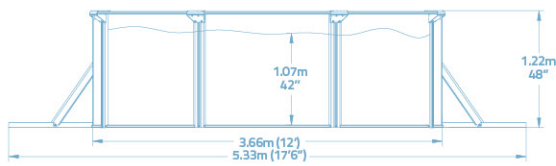

# 56586

500 x 366 x 122cm - 16'5" x 12' x 48"

HYDRIMUM™ OVAL

173.53kg - 382.56lbs

90%

1 GALVANIZED STEEL WALL

2 Ø 38MM - Ø 1.50"

3 REALISTIC PRISMATIC STONE PRINT