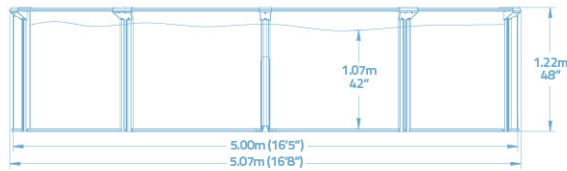

# 56586

500 x 366 x 122cm - 16'5" x 12' x 48"

HYDRIMUM™ OVAL

173.53kg - 382.56lbs

90%

1 GALVANIZED STEEL WALL

2 Ø 38MM - Ø 1.50"

3 REALISTIC PRISMATIC STONE PRINT